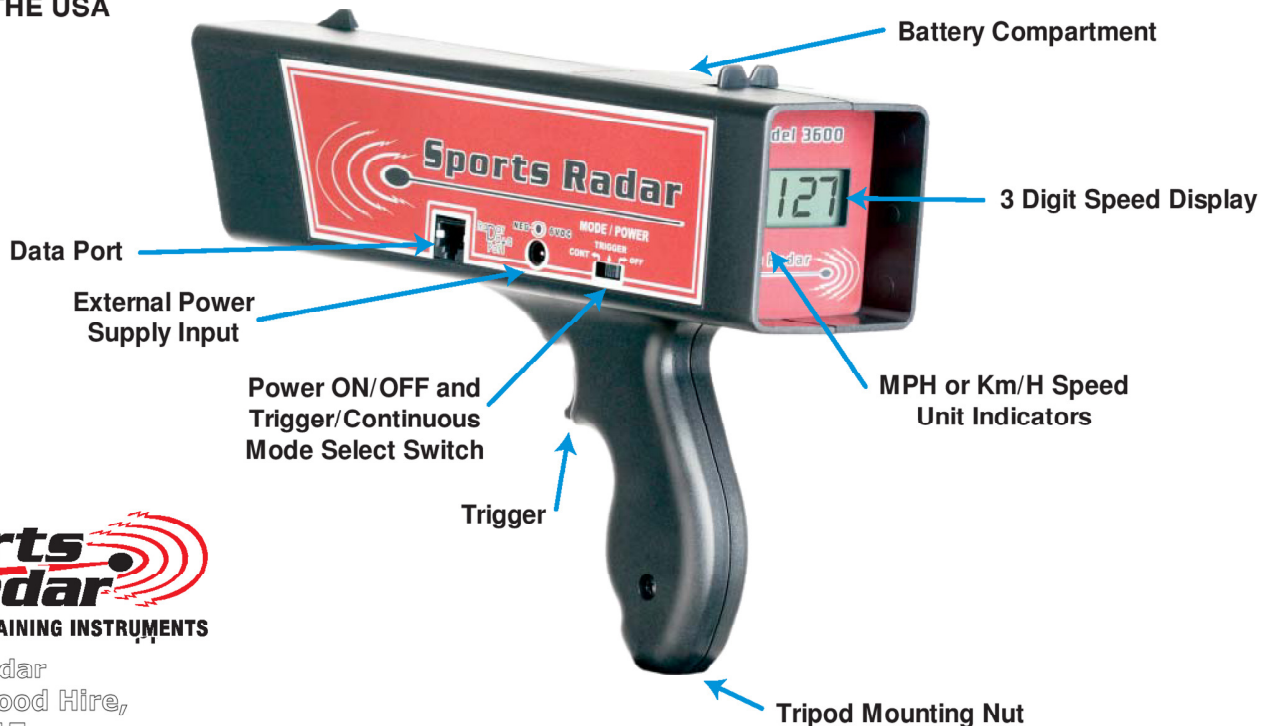

Sports Radar
at Littlewood Hire,
PO Box 117,
Chesterfield, Derbyshire,
S41 7LH

UK Distributor: sportsradarltd.co.uk